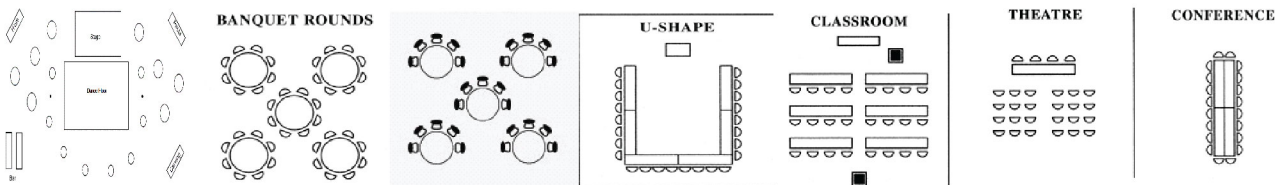

## Meeting & Banquet Capacities

ROOM	AREA (sq.m.)	COCKTAIL	DINNER	WORK SHOP	U-SHAPE	CLASS ROOM	THEATER	I SHAPE
Grand Caribbean	405	450	250-300	250-300	100	270-300	440	100
Aqua Theater	197.5	180	120	120	70	120	200	70
Silver Sea 1	91.02	60	60	60	50	50	80-100	50
Silver Sea 2	88.04	60	60	60	50	50	80-100	50
Silver Sea 3	90	60	40	40	30	30	60	30
Boardwalk	33.55	50	40	40	20	30	40	20
<b>TOTAL</b>	<b>877.11</b>	<b>630</b>	<b>540</b>	<b>460</b>	<b>190</b>	<b>590</b>	<b>890</b>	<b>190</b>