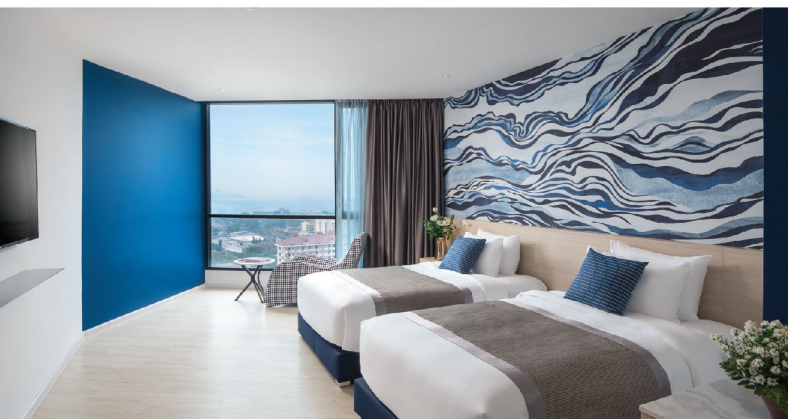

Brighton Grand Hotel Pattaya

666/66 M.5 Naklua Road, Naklua, Banglamung, Chonburi 20150 Thailand.

Tel : +662 393 3999 (Bangkok Office), +6638 115 666 (Pattaya Office)

E-mail : info@brightonhotelgroup.com www.brightonhotelgroup.com