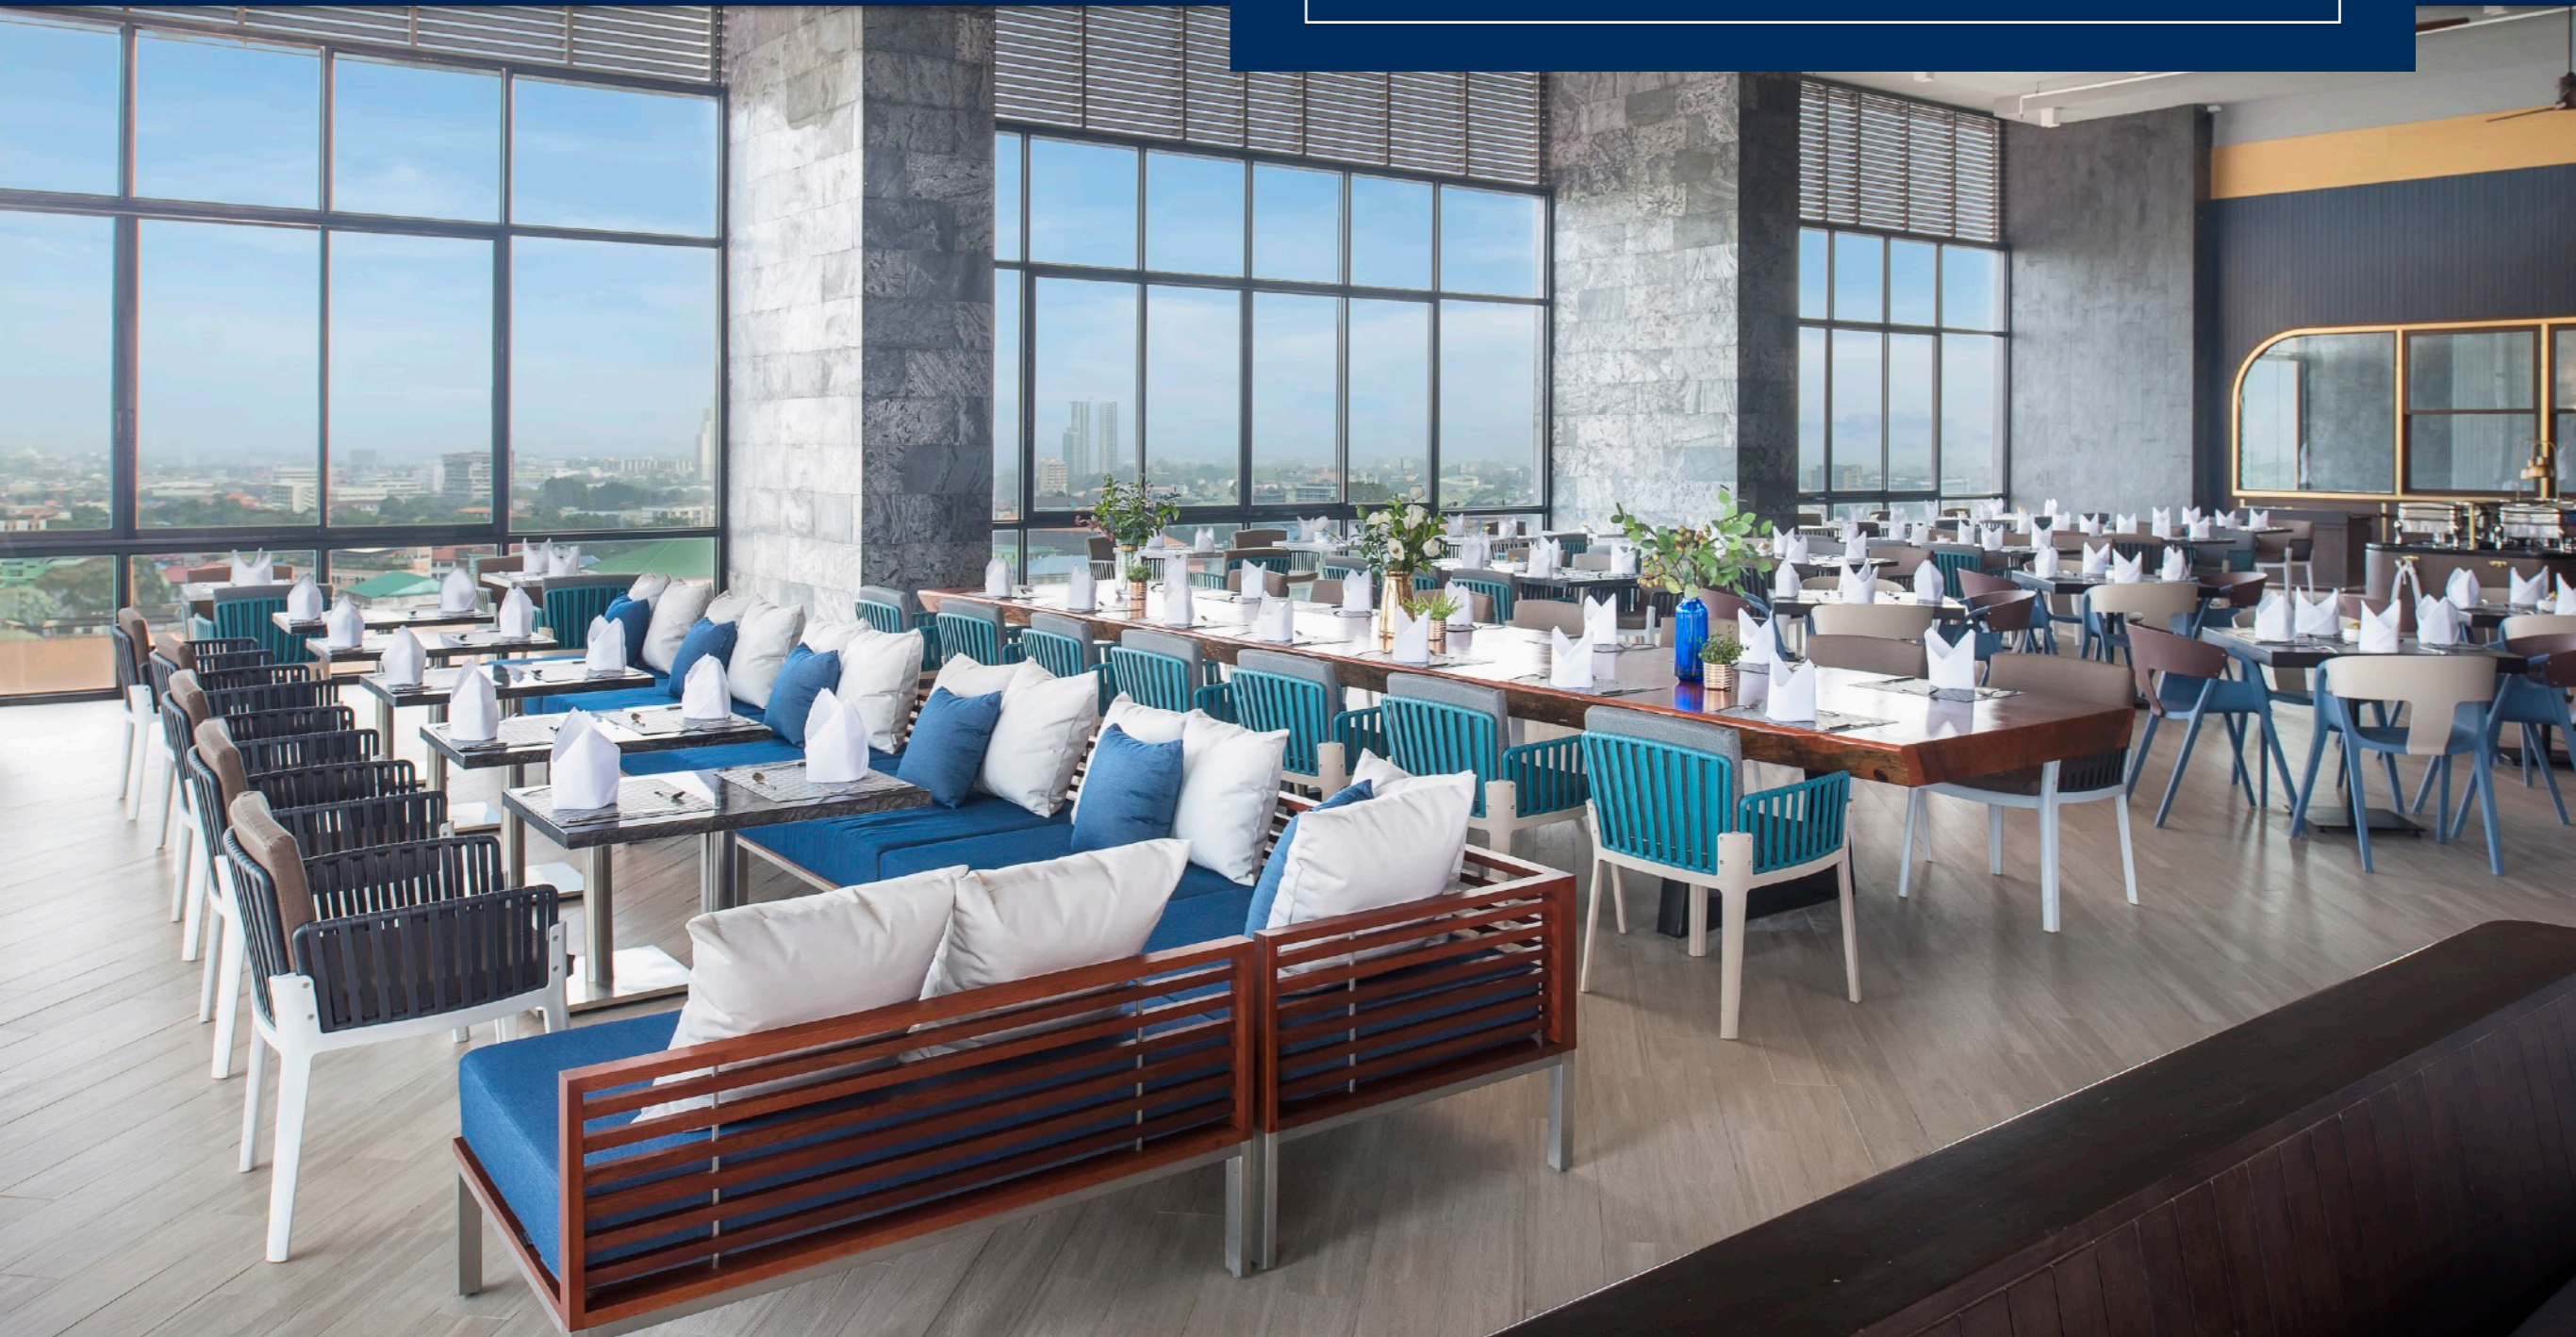

33.55 sq.m.

Restaurants & Bars

- Starboard Breakfast Restaurant
- Beyond The Sea
- Beam Bar
- Posh Bar

Restaurants & Bars

Starboard Breakfast Restaurant

~ Daily Breakfast on the 11th Floor ~
Service Time : 06.00 - 10.00 hrs.

(Sat-Sun / Long weekend : 06.00 - 10.30 hrs.)

Restaurants & Bars

• Beyond The Sea

~ Luxury yacht club styled restaurant on the 10th Floor ~
Service Time : 10.00 - 22.00 hrs.

Restaurants & Bars

Beam Bar

~ Pool Side Bar on the 10th Floor ~
Service Time : 10.00 - 22.00 hrs.

Restaurants & Bars

Posh Bar

~ on the L Floor ~

Service Time : 08.00 - 23.00 hrs.

Facilities & Services

- Lobby
- Swimming Pool
- Kid's Club
- Fitness
- Shuttle Service

Facilities & Services

● Lobby