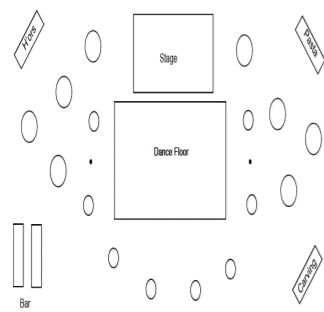

• Deluxe City View

33 sq.m.

- Deluxe Sea View

33 sq.m.

- Deluxe Harbour View

33 sq.m.

- Grand Deluxe Corner Sea View

40 sq.m.

Meeting & Function rooms

~ on the 8th & 10th Floor ~

- Grand Caribbean Ballroom
- Aqua Theater Meetings Room
- Silver Sea I
- Silver Sea II
- Silver Sea III
- Boardwalk

BANQUET ROUNDS

U-SHAPE

CLASSROOM

THEATRE