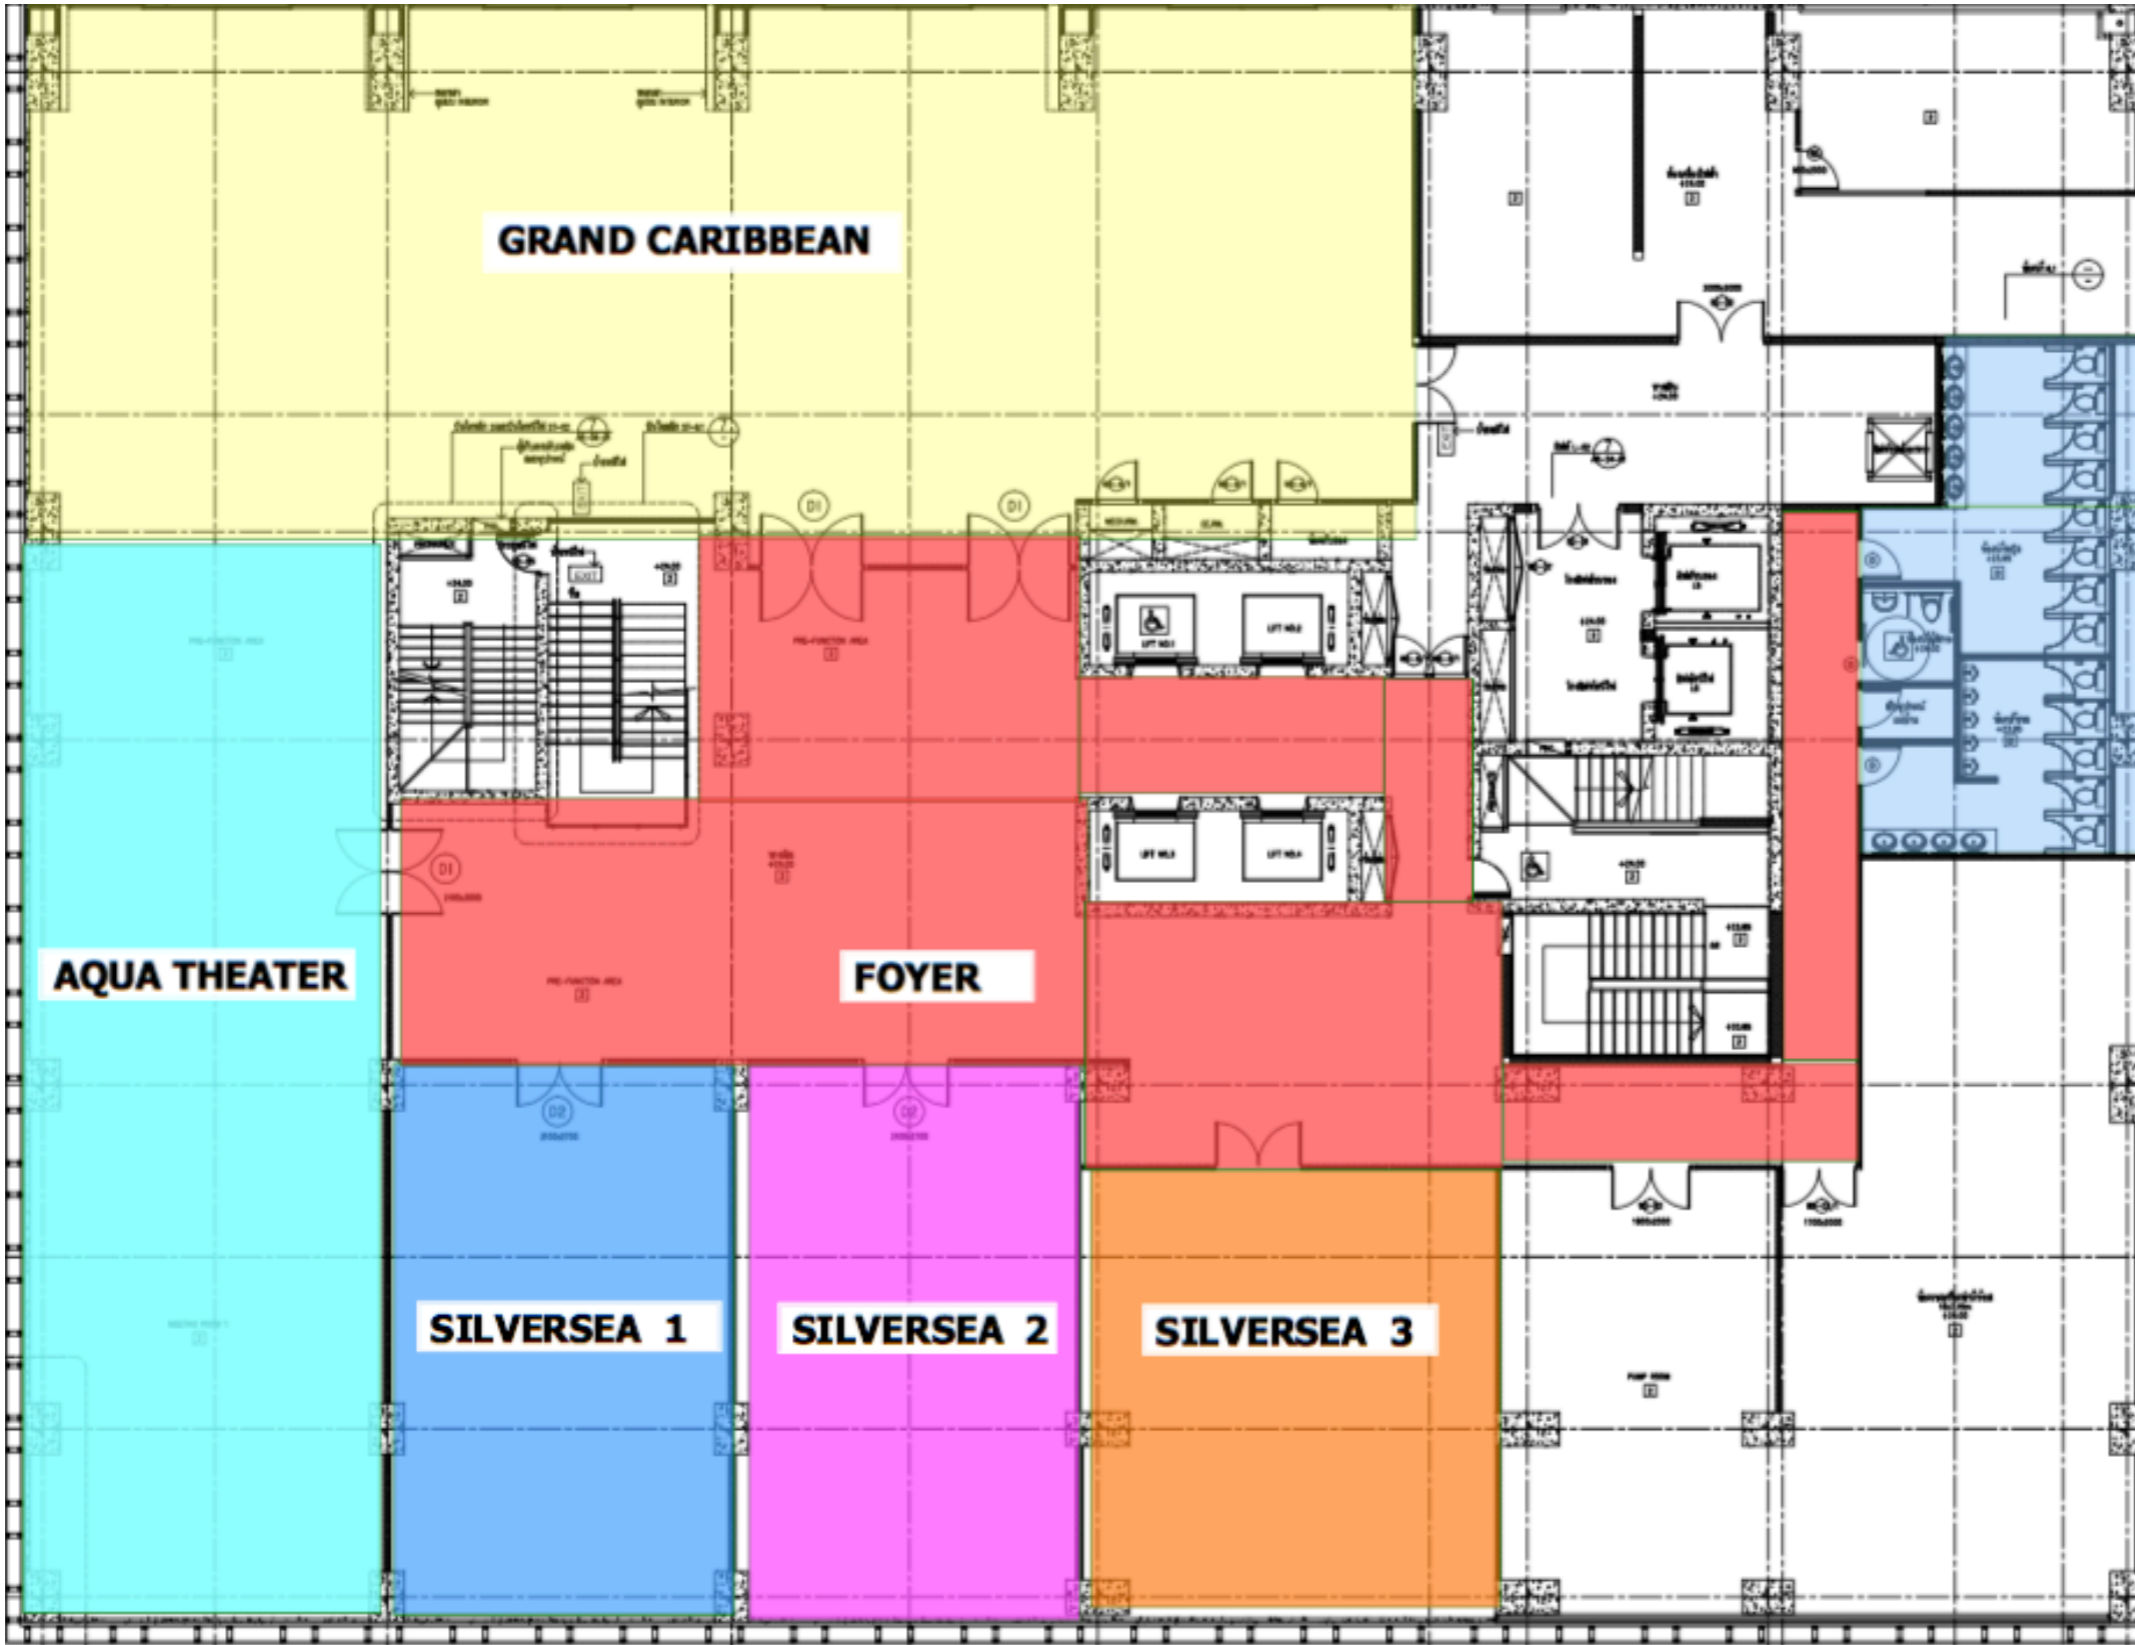

Meeting & Function rooms

~ on the 8th & 10th Floor ~

- Grand Caribbean Ballroom
- Aqua Theater Meetings Room
- Silver Sea I
- Silver Sea II
- Silver Sea III
- Boardwalk

BANQUET ROUNDS

U-SHAPE

CLASSROOM

THEATRE

CONFERENCE

ROOM	AREA (sq.m.)	COCKTAIL	DINNER	WORK SHOP	U-SHAPE	CLASS ROOM	THEATER	I SHAPE
Grand Caribbean	405	450	250-300	250-300	100	270-300	440	100
Aqua Theater	197.5	180	120	120	70	120	200	70
Silver Sea 1	91.02	60	60	60	50	50	80-100	50
Silver Sea 2	88.04	60	60	60	50	50	80-100	50
Silver Sea 3	90	60	40	40	30	30	60	30
Boardwalk	33.55	50	40	40	20	30	40	20
TOTAL	877.11	630	540	460	190	590	890	190

Meeting
&
Function
rooms

8th Floor
Plan

• Grand Caribbean Ballroom

~ on the 8th Floor ~

405 sq.m.

• Aqua Theater Meeting Room
~ on the 8th Floor ~

197.5 sq.m.

• Silver Sea I
~ on the 8th Floor ~